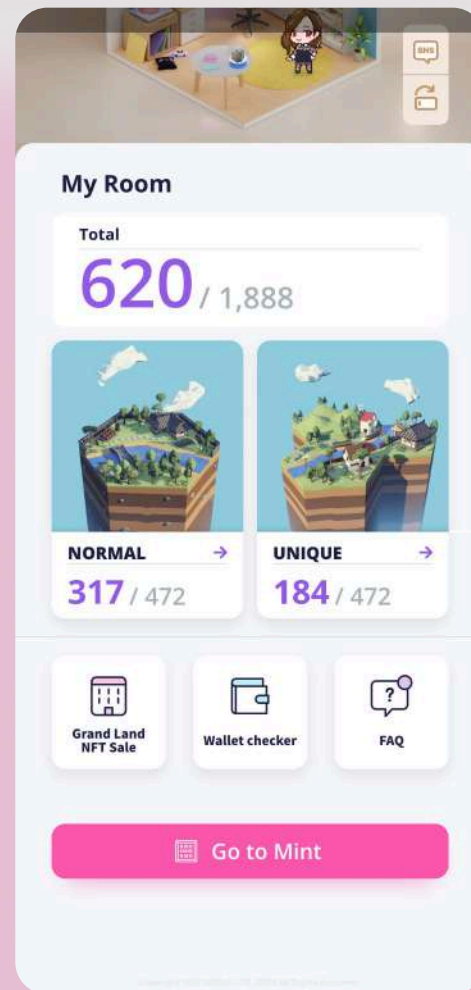

PROJECT 12

TARI WORLD Minting page

개발완료