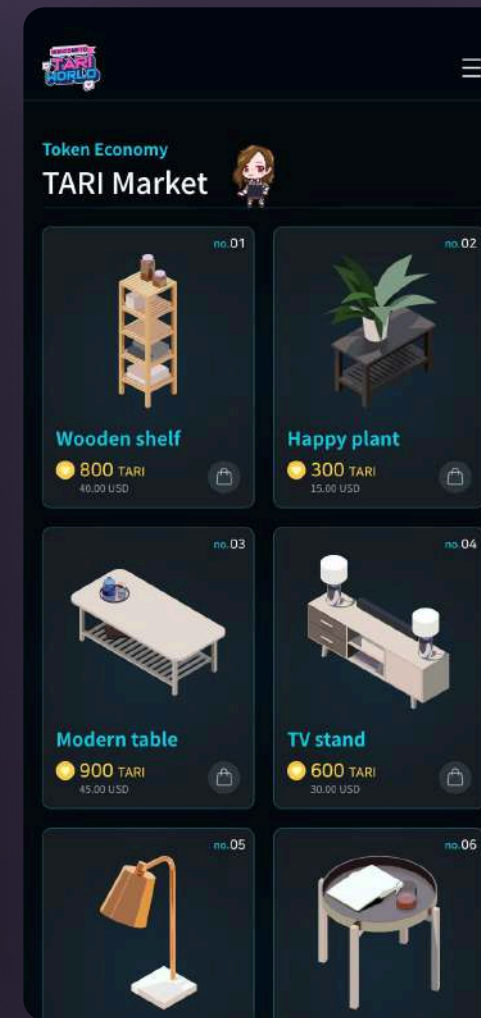

PROJECT 12

TARI WORLD Landing page

개발완료