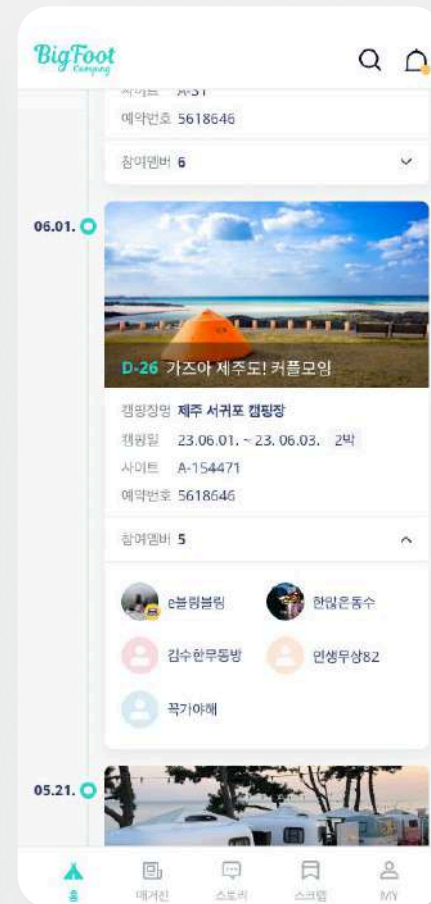

PROJECT 13

캠핑장 예약부터 추억 보관까지, 캠핑의 모든 것
Big Foot Camping

개발중