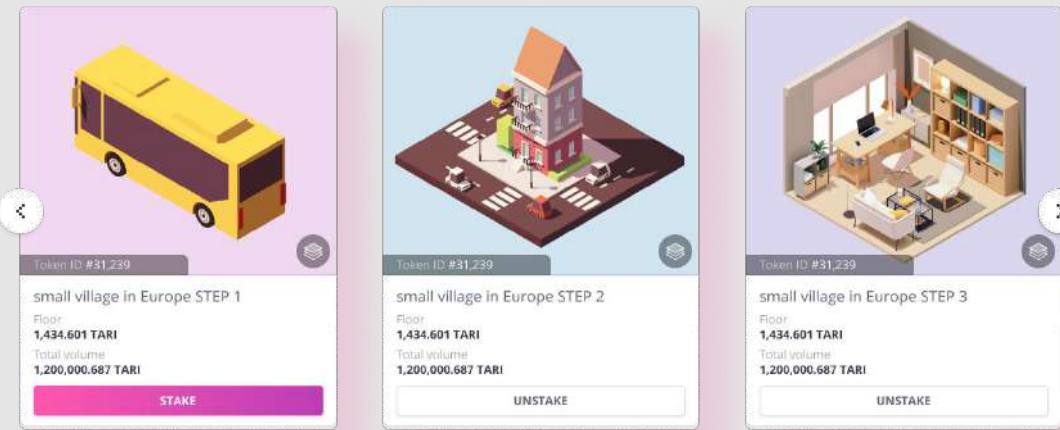

개발완료

PROJECT 12

TARI WORLD NFT Market

개발완료

PROJECT 12

TARI WORLD Minting page

개발완료

PROJECT 12

TARI WORLD Total page

개발완료

PROJECT 12

TARI WORLD Total page

개발완료

TARI World Land Rare

Arisestudio

Price: 11,434.601 TARI